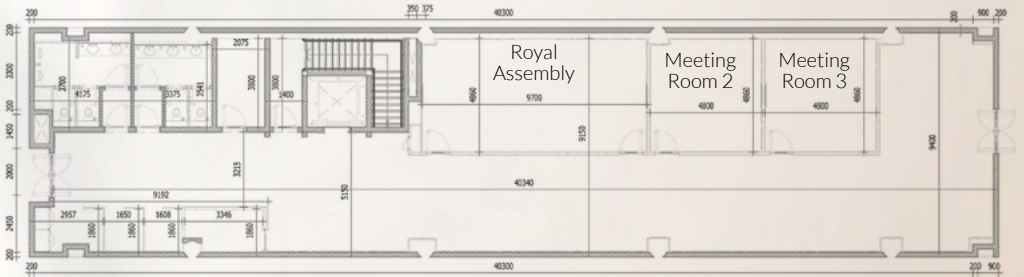

MEETING ROOMS