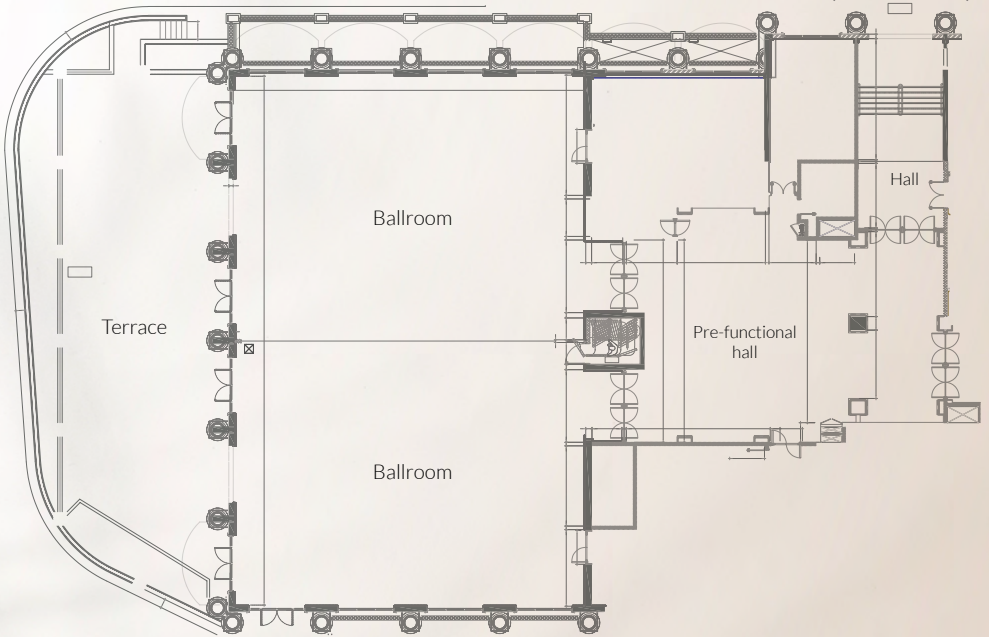

CAPACITY CHART

VENUE	SQM	L	W	H	Round	Crescent	Cocktail	Theatre	Classroom	U-Shape	Board
GRAND SALON MAXIMILIAN	612	29	20	6.5	270	189	480	400	220	200	200
BALLROOM TERRACE	261	29	9	-	70	49	90	-	-	-	-
ROYAL LAWN	700	-	-	-	250	175	450	-	-	-	-
EAST LAWN	950	-	-	-	450	315	850	-	-	-	-
WEST LAWN	1034	-	-	-	550	385	950	-	-	-	-
THE 6TH FLOOR BAR TERRACE	352	22	16	-	150	105	200	-	-	-	-
EXHIBITION HALL	214	24	18	3	80	56	120	150	40	40	40
ROYAL ASSEMBLY	47	9.7	4.8	2.5	-	-	-	-	-	-	20
MEETING ROOM 2	23	4.8	4.8	2.5	-	-	-	-	-	-	8
MEETING ROOM 3	23	4.8	4.8	2.5	-	-	-	-	-	-	8
EXECUTIVE BOARDROOM	72	6.8	6.8	2.5	-	-	-	-	-	16	-
THE CINEMA	274	22	9	-	-	-	-	80	-	-	-
THE CHEF'S TABLE	123	-	-	-	12	-	-	-	-	-	-

GRAND SALON MAXIMILIAN