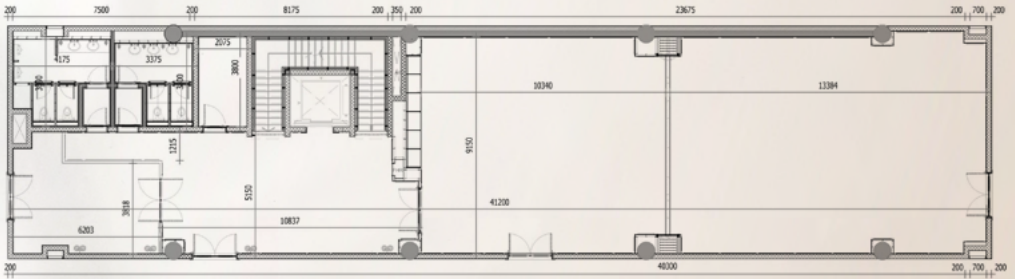

EXHIBITION HALL