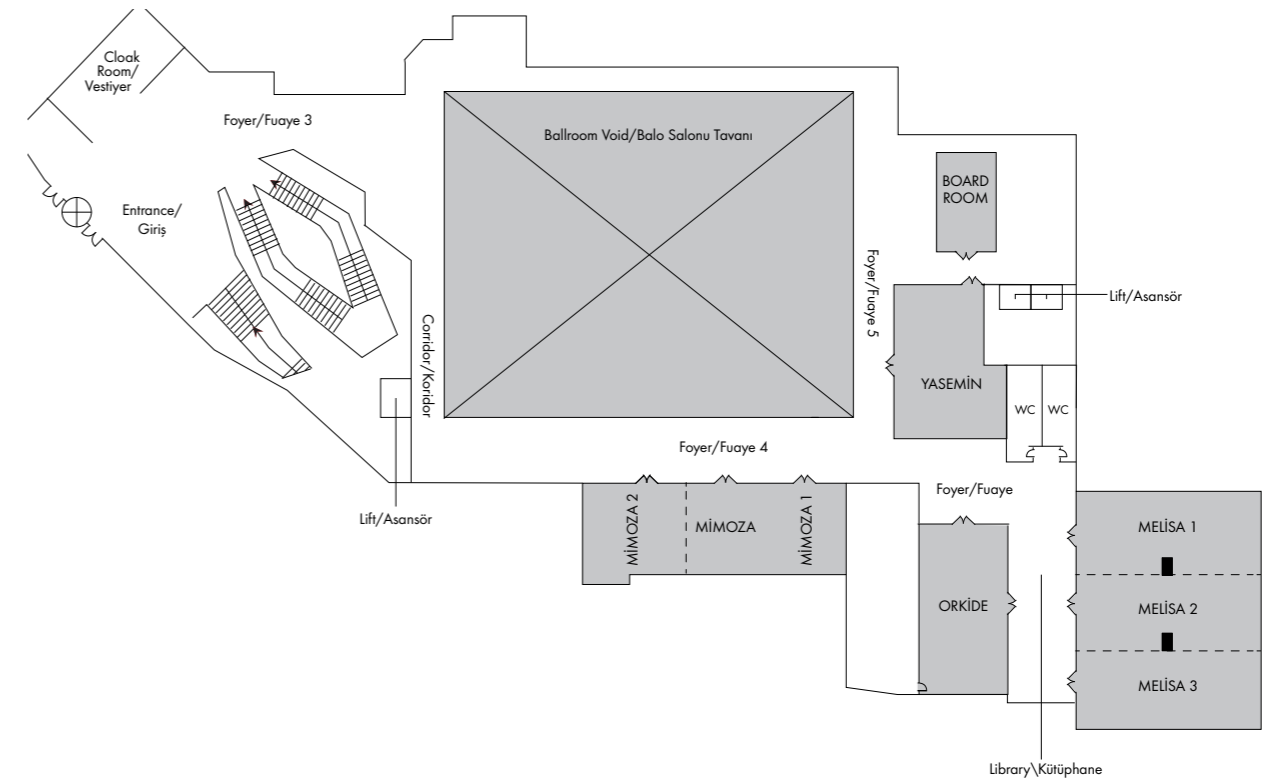

MEETING ROOM level

We offer a range of indoor meeting rooms on our Meeting Room Level, featuring elegant decorations and different capacity options for various events.

- Four different capacity options to cater to your business meetings and private events.
- A creative Culinary Team offering delicious food while the experienced Banquet Service teams are available to meet all your needs throughout your event.
- All meeting rooms are equipped with the necessary technical equipment for your presentations.

LEVEL M	Space	Capacity					
	Size in m ²	Board Room	Reception	Banquet	Classroom	Theatre	UShape
Melisa	328	-	250	180	110	130	-
Melisa I	109	30	80	50	60	90	36
Melisa II	109	30	70	50	54	80	36
Melisa III	110	30	100	80	63	110	36
Mimoza	158	54	120	100	117	150	68
Mimoza I	71	36	80	60	72	90	42
Mimoza II	87	18	40	40	45	60	24
Orkide	105	36	100	80	81	100	24
Yasemin	93	30	80	60	63	90	30