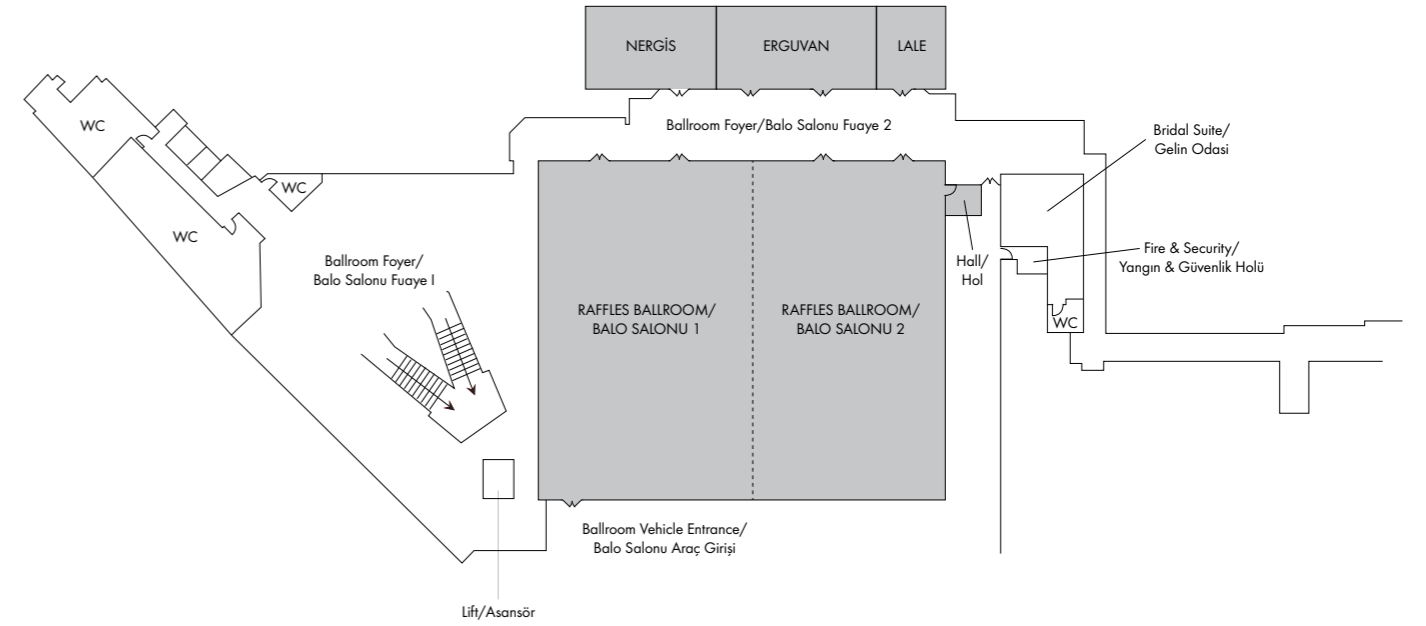

MEETING ROOM level

We offer a range of indoor meeting rooms on our Meeting Room Level, featuring elegant decorations and different capacity options for various events.

- Four different capacity options to cater to your business meetings and private events.
- A creative Culinary Team offering delicious food while the experienced Banquet Service teams are available to meet all your needs throughout your event.
- All meeting rooms are equipped with the necessary technical equipment for your presentations.

LEVEL M	Space	Capacity					
	Size in m ²	Board Room	Reception	Banquet	Classroom	Theatre	UShape
Melisa	328	-	250	180	110	130	-
Melisa I	109	30	80	50	60	90	36
Melisa II	109	30	70	50	54	80	36
Melisa III	110	30	100	80	63	110	36
Mimoza	158	54	120	100	117	150	68
Mimoza I	71	36	80	60	72	90	42
Mimoza II	87	18	40	40	45	60	24
Orkide	105	36	100	80	81	100	24
Yasemin	93	30	80	60	63	90	30

BALLROOM *level*

Raffles Ballroom has an impressive ceiling of thousands of tiny stars with a column-free area of 1200 sqm and a ceiling height of 8.5 meters.

- The LED wall in the room measures 832x480 cm with a resolution of 4160x2400.
- The fixtures on the ceiling allow trusses to be hung. In this way, there will be no truss feet that affect the decor and table arrangement of your event.
- The private entrance of the Raffles Istanbul Ballroom allows guests to enter the ballroom directly.
- Three adjacent rooms and two backstage rooms on the same floor are designed to meet all your event needs.