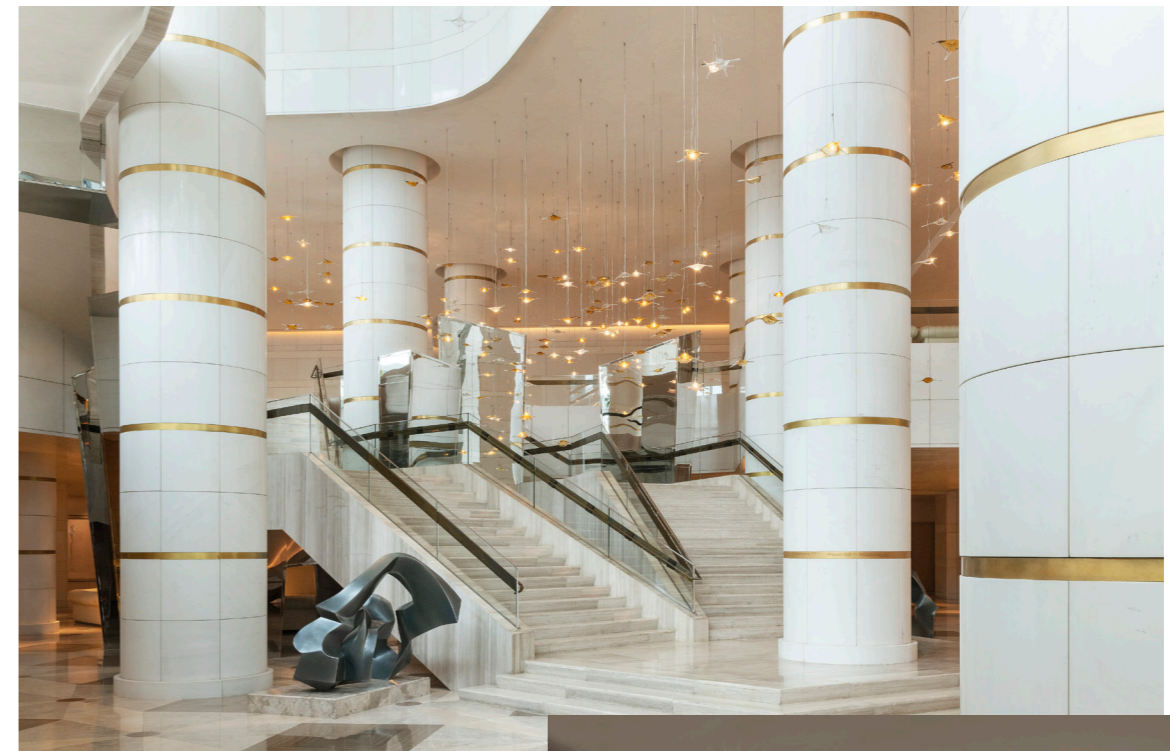

MEETING *offers*

HALF DAY MEETING PACKAGE

- Meeting room usage
- One coffee break with snacks
- Set or buffet lunch menu
- Soft drink service with lunch
- Notepad, pen
- Water, mineral water
- Wireless internet connection

FULL DAY MEETING PACKAGE

- Meeting room usage
- Two coffee break with snacks
- Set or buffet lunch menu
- Soft drink service with lunch
- Notepad, pen
- Water, mineral water
- Wireless internet connection