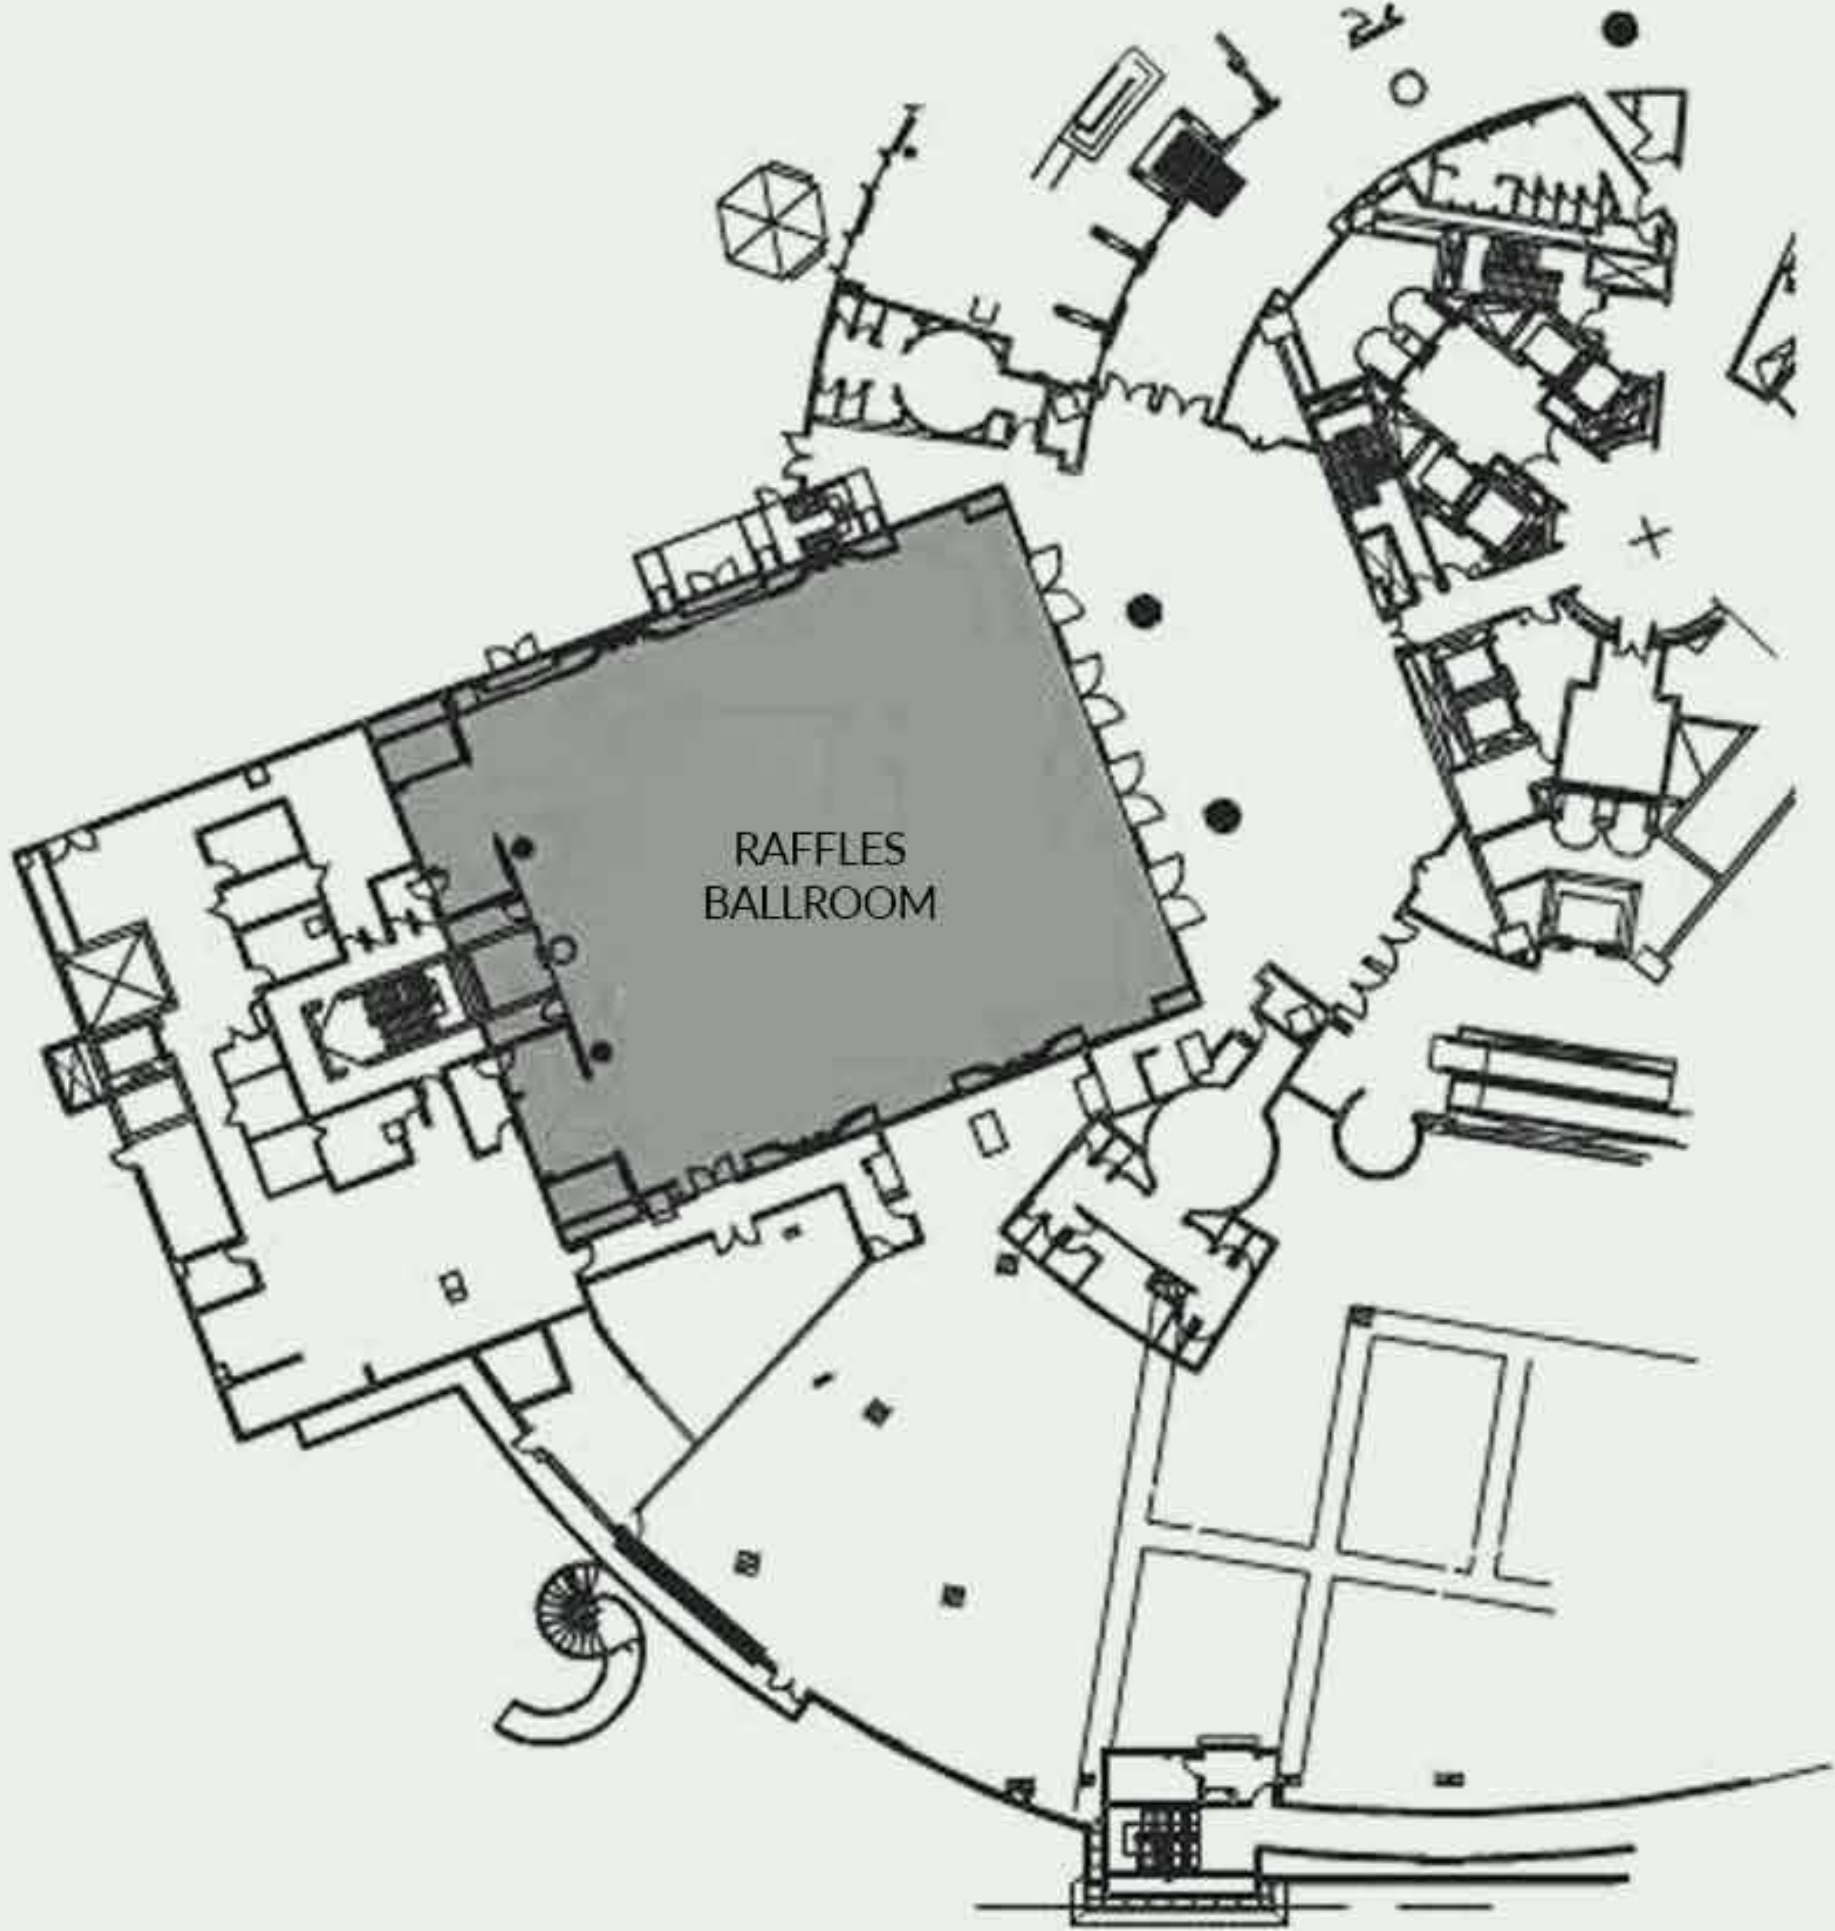

RAFFLES

DUBAI

رافلز دبي

FLOOR *Plans*

THIRD FLOOR

events space

AZUR RESTAURANT

BALLROOM

floor plan

| | SIZE | AREA (m ²) | ROUND TABLES | CABARET OF 8 | COCKTAIL | CLASSROOM (3 PER TABLE) | THEATRE | BOARDROOM | U SHAPE |
|-------------------------------------|---------------------|------------------------|--------------|--------------|----------|----------------------------|---------|-----------|---------|
| RAFFLES BALLROOM (WITH STAGE) | 31.75 X 24.52 X 5.9 | 778 | 350 | 288 | 600 | 210 | 600 | - | - |
| RAFFLES BALLROOM A | 31.75 X 12.12 X 5.9 | 384 | 150 | 120 | 300 | 100 | 250 | 72 | 78 |
| RAFFLES BALLROOM B | 31.75 X 12.1 X 5.9 | 384 | 150 | 120 | 350 | 100 | 250 | 72 | 78 |

GARDEN *floor plan*

| SIZE | AREA (m ²) | ROUND TABLES | CABARET OF 8 | COCKTAIL | CLASSROOM (3 PER TABLE) | THEATRE | BOARDROOM | U SHAPE |
|------|------------------------|--------------|--------------|----------|-------------------------|---------|-----------|---------|
|------|------------------------|--------------|--------------|----------|-------------------------|---------|-----------|---------|