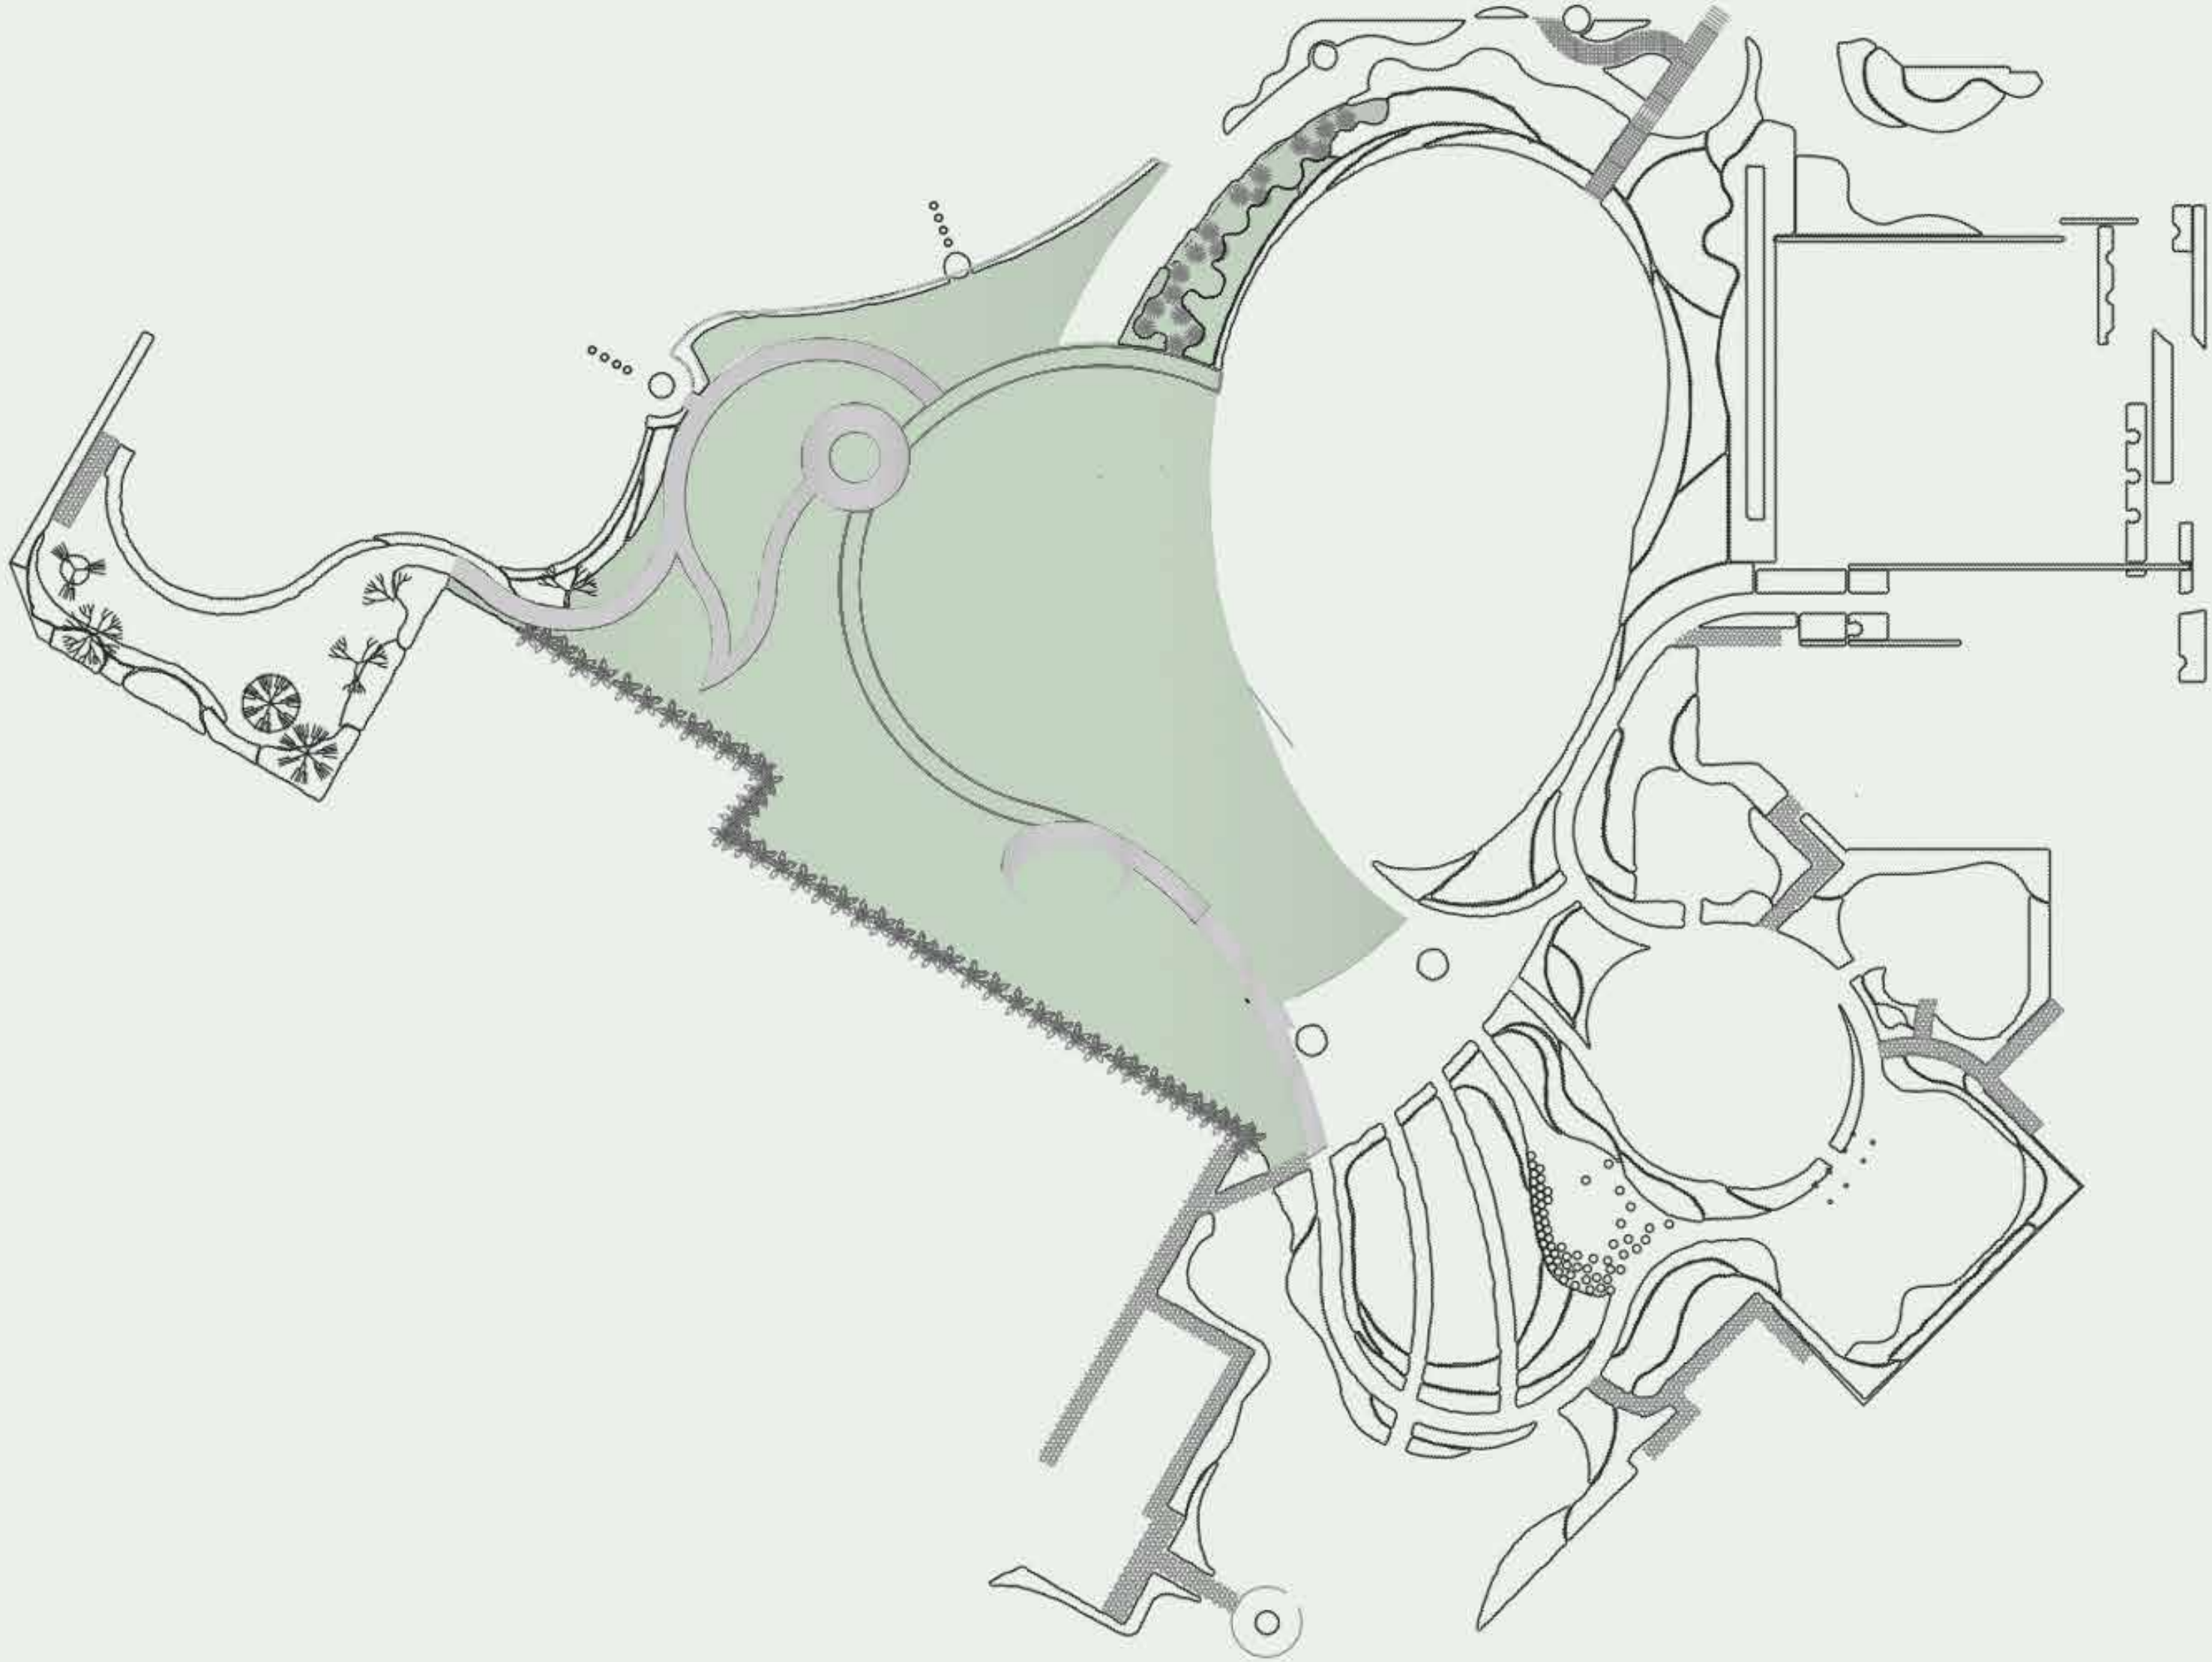

GARDEN *floor plan*

SIZE	AREA (m²)	ROUND TABLES	CABARET OF 8	COCKTAIL	CLASSROOM (3 PER TABLE)	THEATRE	BOARDROOM	U SHAPE

RAFFLES
BALLROOM
(WITH STAGE)

-	1500	300	224	450	-	-	-	-