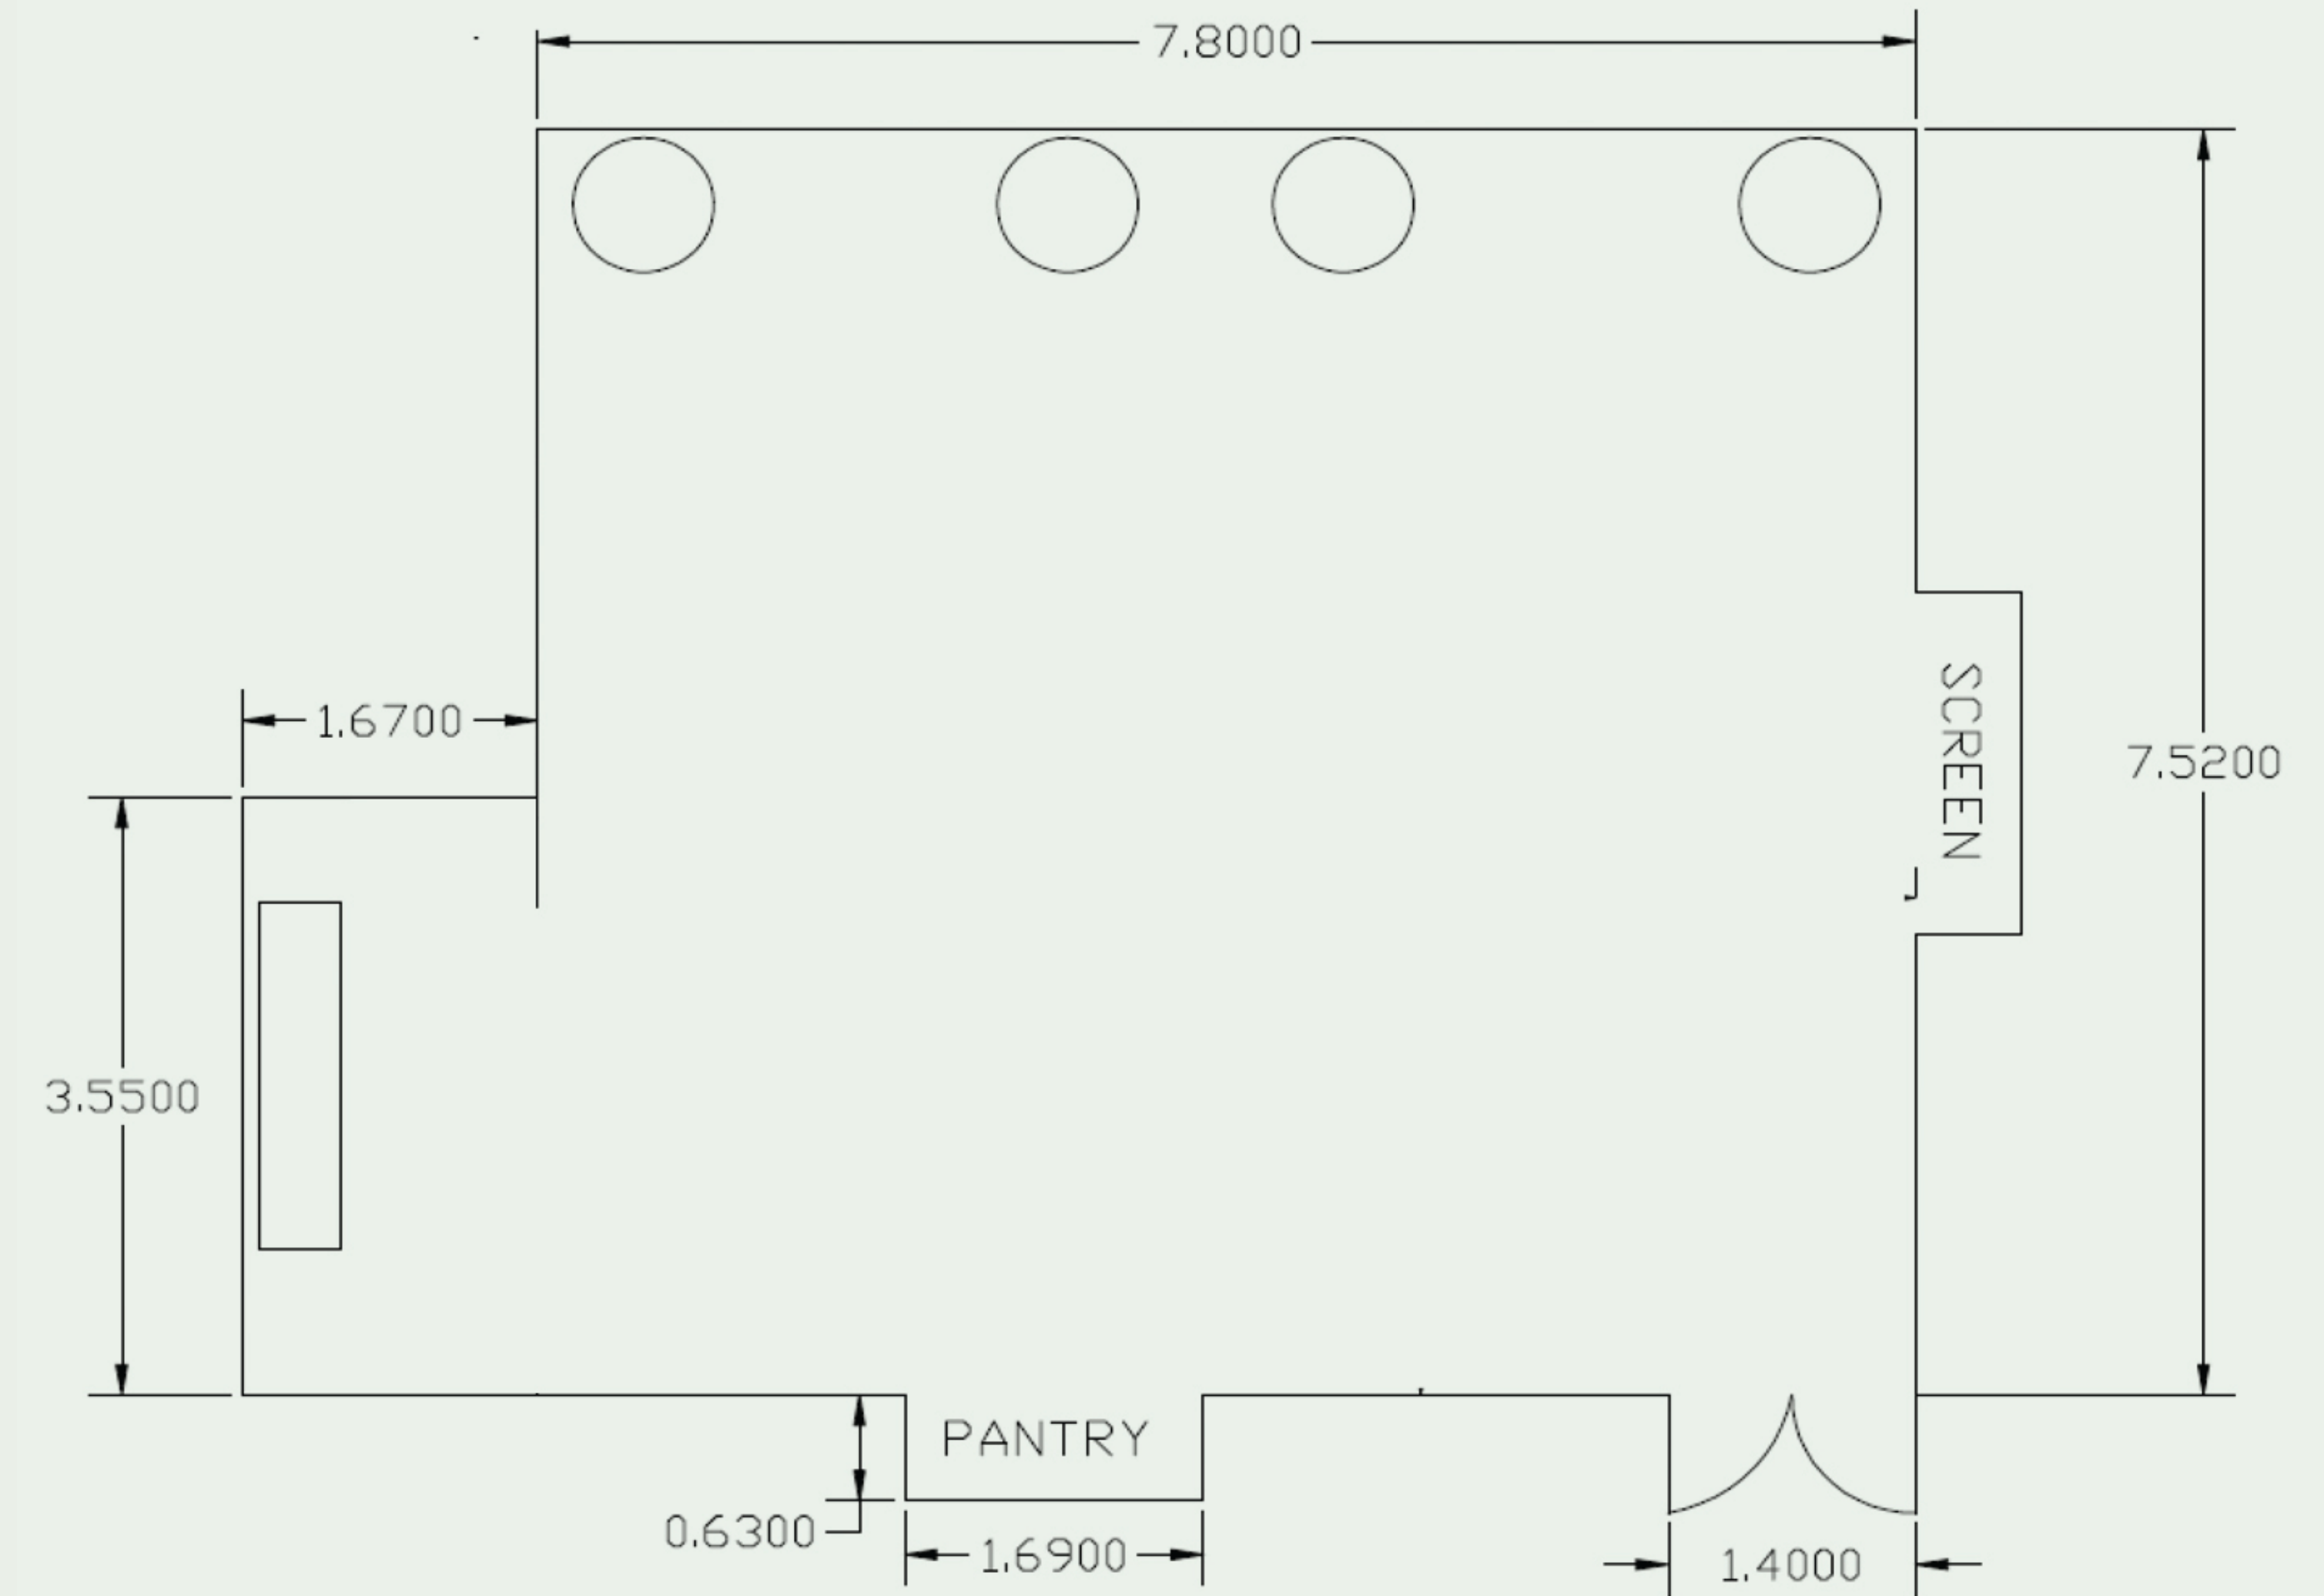

NILE *floor plan*

	SIZE	AREA (m²)	ROUND TABLES	CABARET OF 8	COCKTAIL	CLASSROOM (3 PER TABLE)	THEATRE	BOARDROOM	U SHAPE
NILE	7.8 X 7.5 X 2.9	58	20	16	20	18	32	12	15