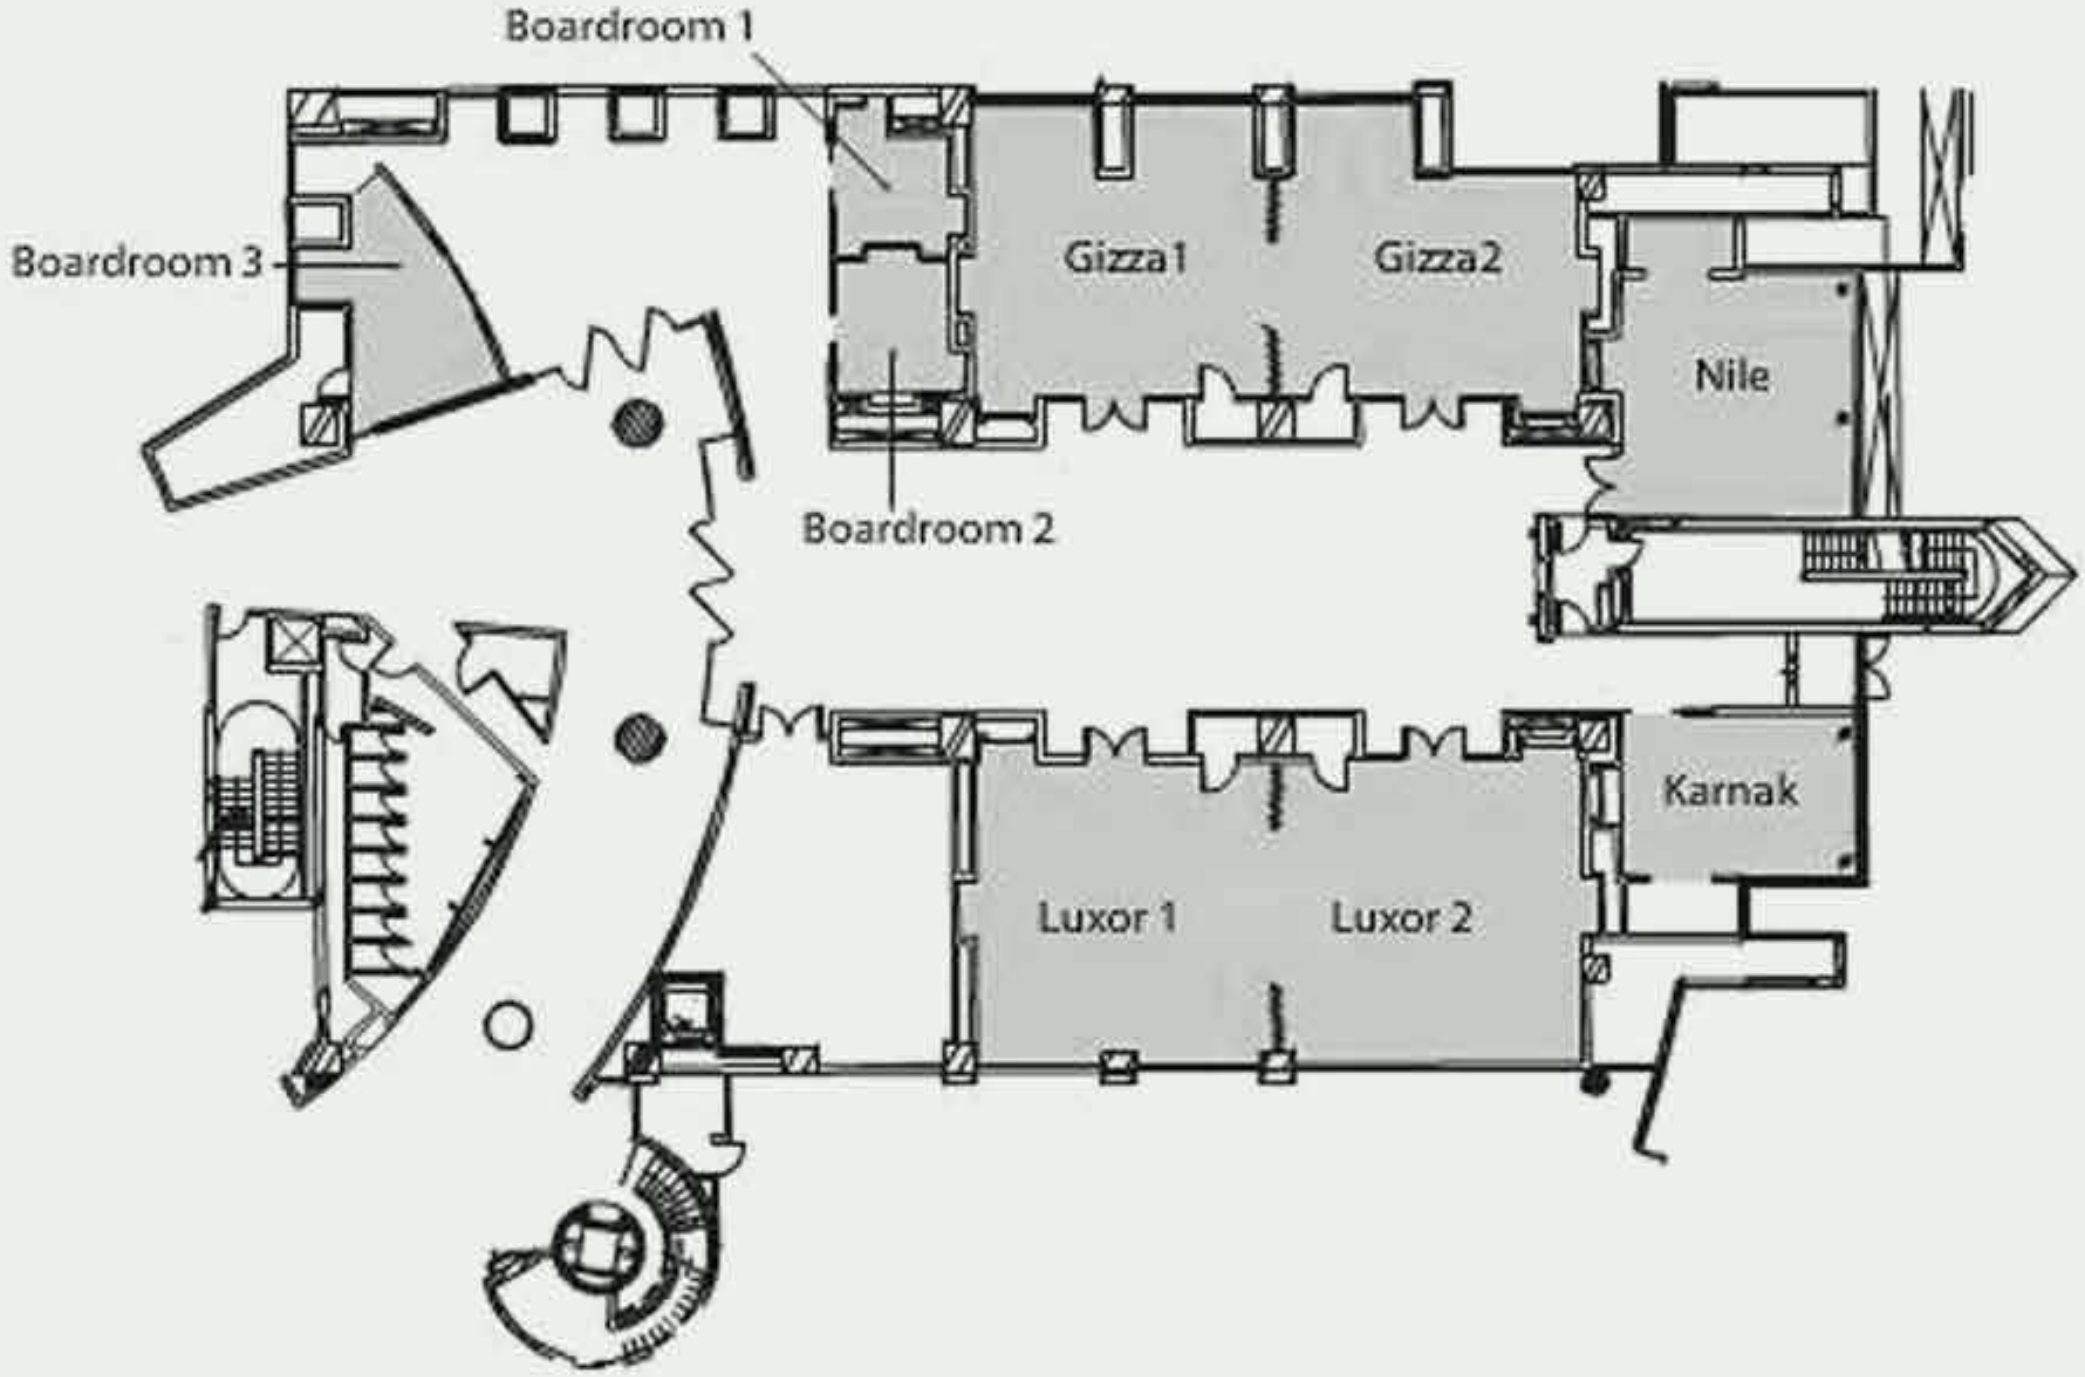

RAFFLES

DUBAI

رافلز دبي

FLOOR *Plans*

THIRD FLOOR

events space

AZUR RESTAURANT

BALLROOM

floor plan

| | SIZE | AREA (m ²) | ROUND TABLES | CABARET OF 8 | COCKTAIL | CLASSROOM (3 PER TABLE) | THEATRE | BOARDROOM | U SHAPE |
|-------------------------------------|---------------------|------------------------|--------------|--------------|----------|----------------------------|---------|-----------|---------|
| RAFFLES BALLROOM (WITH STAGE) | 31.75 X 24.52 X 5.9 | 778 | 350 | 288 | 600 | 210 | 600 | - | - |
| RAFFLES BALLROOM A | 31.75 X 12.12 X 5.9 | 384 | 150 | 120 | 300 | 100 | 250 | 72 | 78 |
| RAFFLES BALLROOM B | 31.75 X 12.1 X 5.9 | 384 | 150 | 120 | 350 | 100 | 250 | 72 | 78 |

GARDEN *floor plan*

| SIZE | AREA (m ²) | ROUND TABLES | CABARET OF 8 | COCKTAIL | CLASSROOM (3 PER TABLE) | THEATRE | BOARDROOM | U SHAPE |
|------|------------------------|--------------|--------------|----------|-------------------------|---------|-----------|---------|
|------|------------------------|--------------|--------------|----------|-------------------------|---------|-----------|---------|

LUXOR *floor plan*

| | SIZE | AREA (m ²) | ROUND TABLES | CABARET OF 8 | COCKTAIL | CLASSROOM (3 PER TABLE) | THEATRE | BOARDROOM | U SHAPE |
|---------|------------------|------------------------|--------------|--------------|----------|----------------------------|---------|-----------|---------|
| LUXOR | 19.6 X 9.4 X 2.9 | 184 | 80 | 64 | 80 | 90 | 120 | 42 | 48 |
| LUXOR 1 | 9.7 X 9.4 X 2.9 | 91 | 30 | 32 | 25 | 27 | 50 | 20 | 24 |
| LUXOR 2 | 9.8 X 9.8 X 2.9 | 96 | 30 | 32 | 25 | 27 | 50 | 20 | 24 |