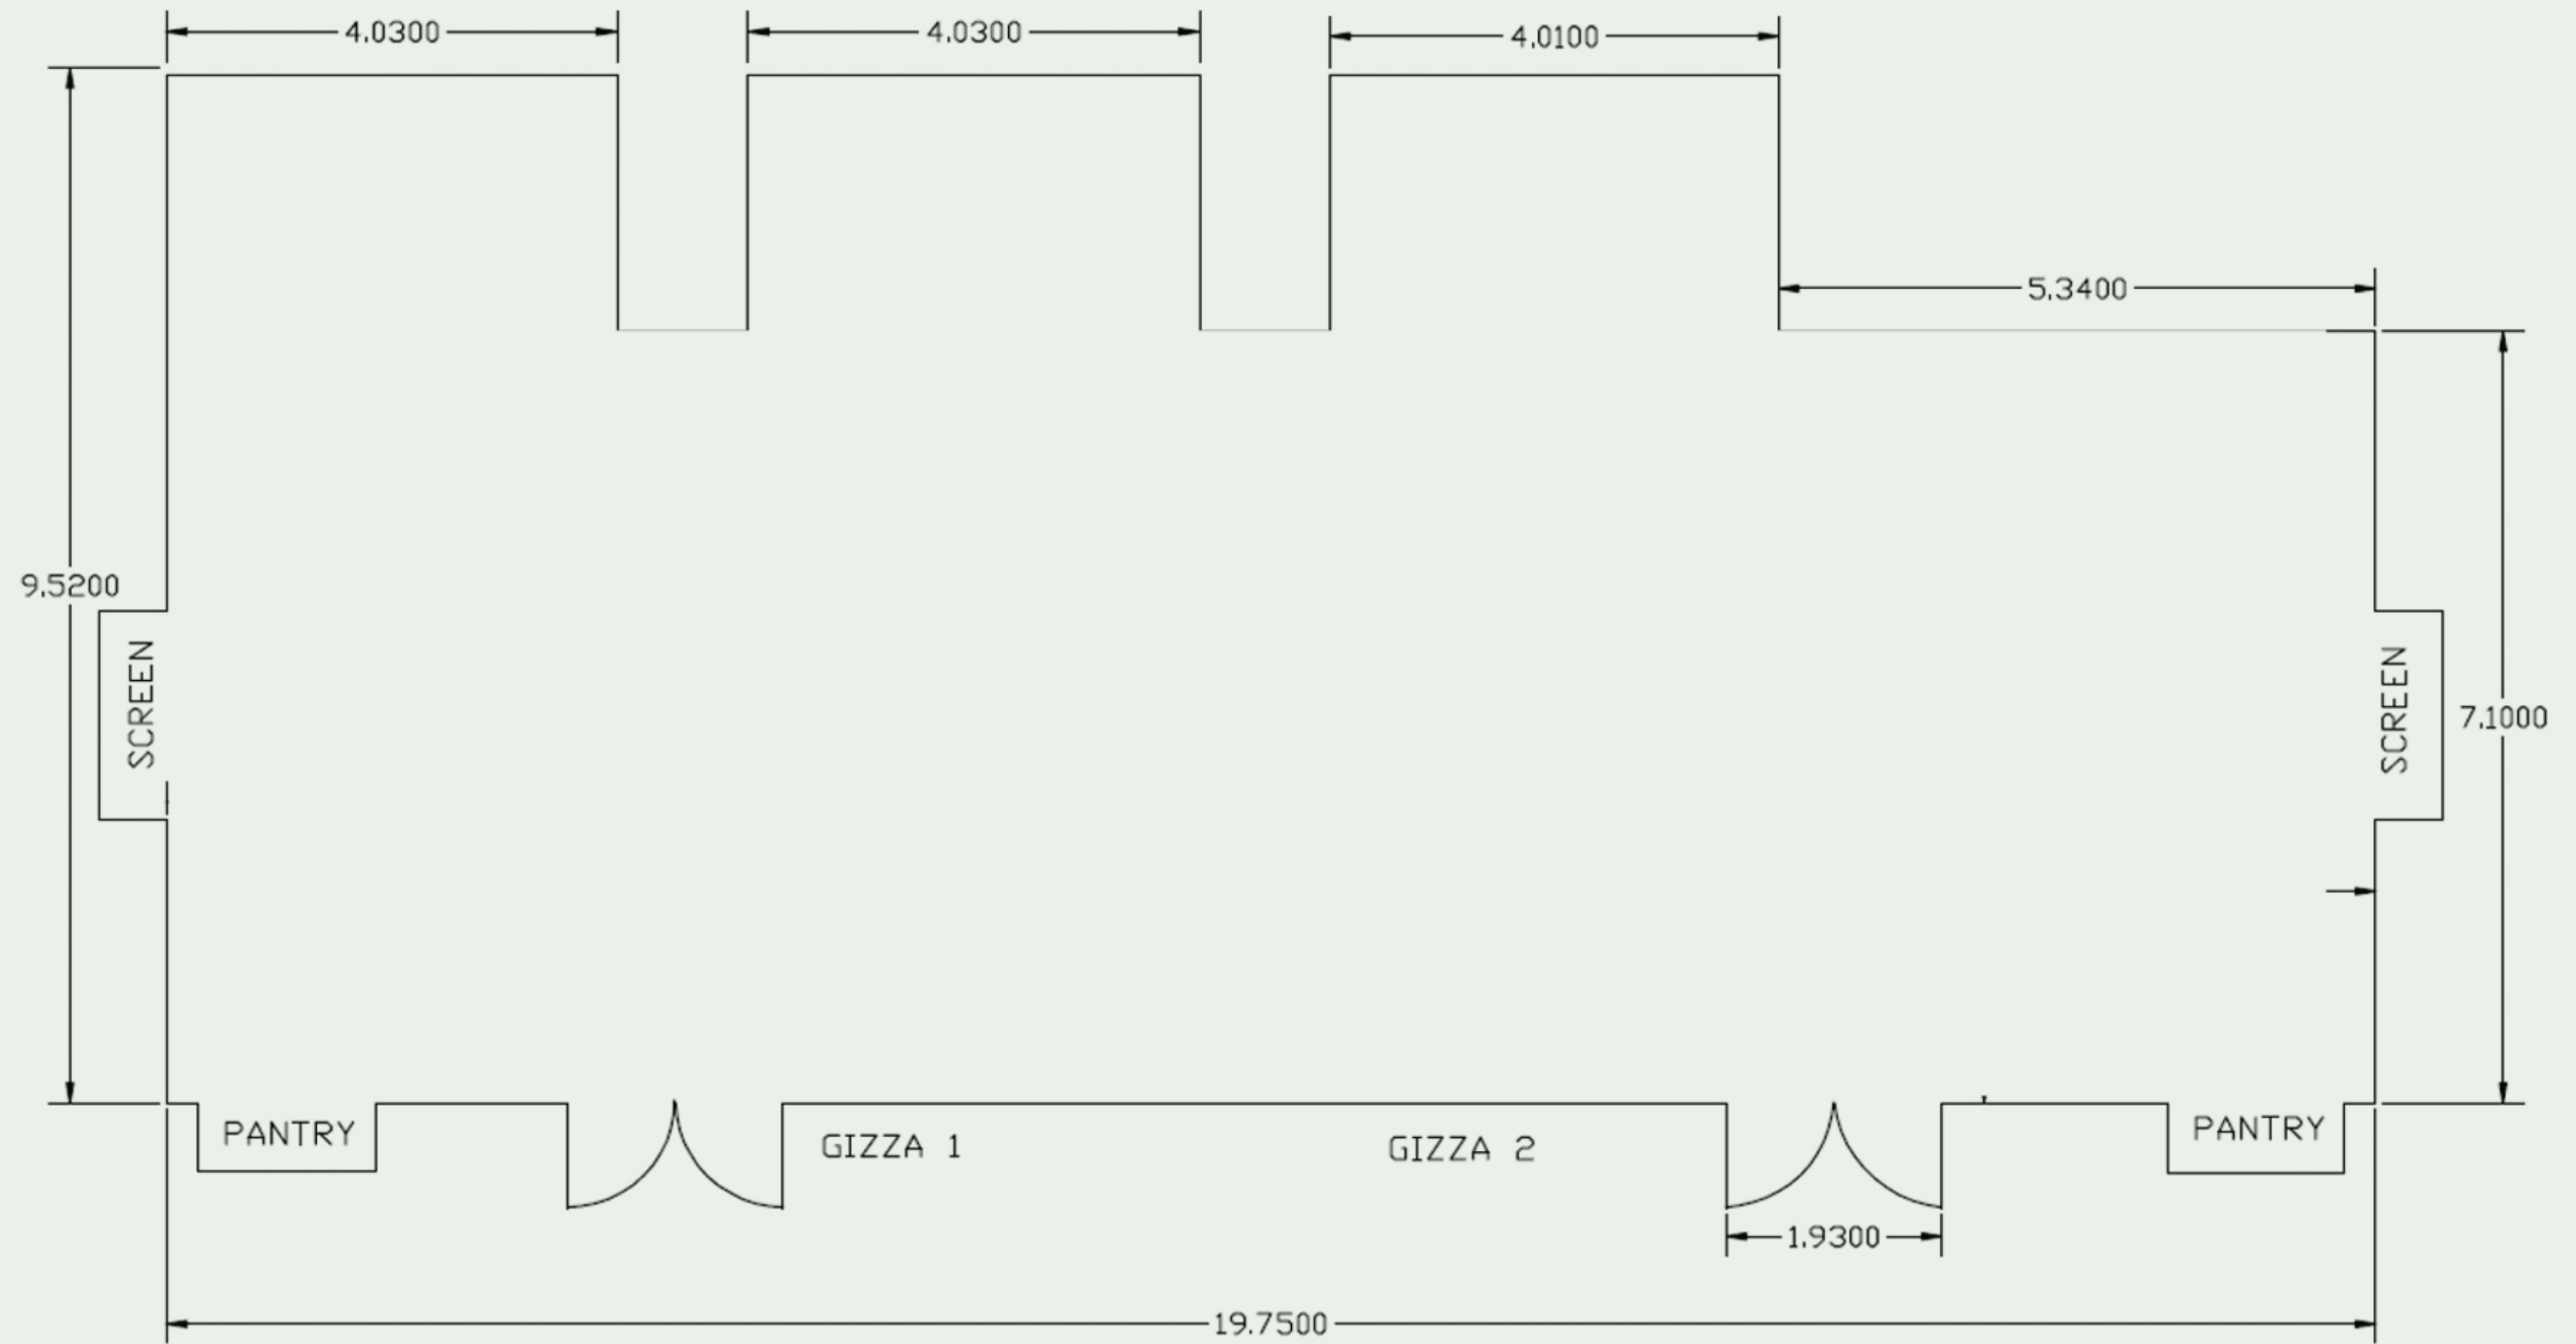

GIZZA floor plan

	SIZE	AREA (m²)	ROUND TABLES	CABARET OF 8	COCKTAIL	CLASSROOM (3 PER TABLE)	THEATRE	BOARDROOM	U SHAPE
GIZZA	19.7 X 7 X 2.9	140	60	40	60	54	100	42	45
GIZZA 1	9.8 X 7 X 2.9	69	20	24	25	18	40	18	21
GIZZA 2	9.8 X 7 X 2.9	70	20	24	25	18	40	18	21